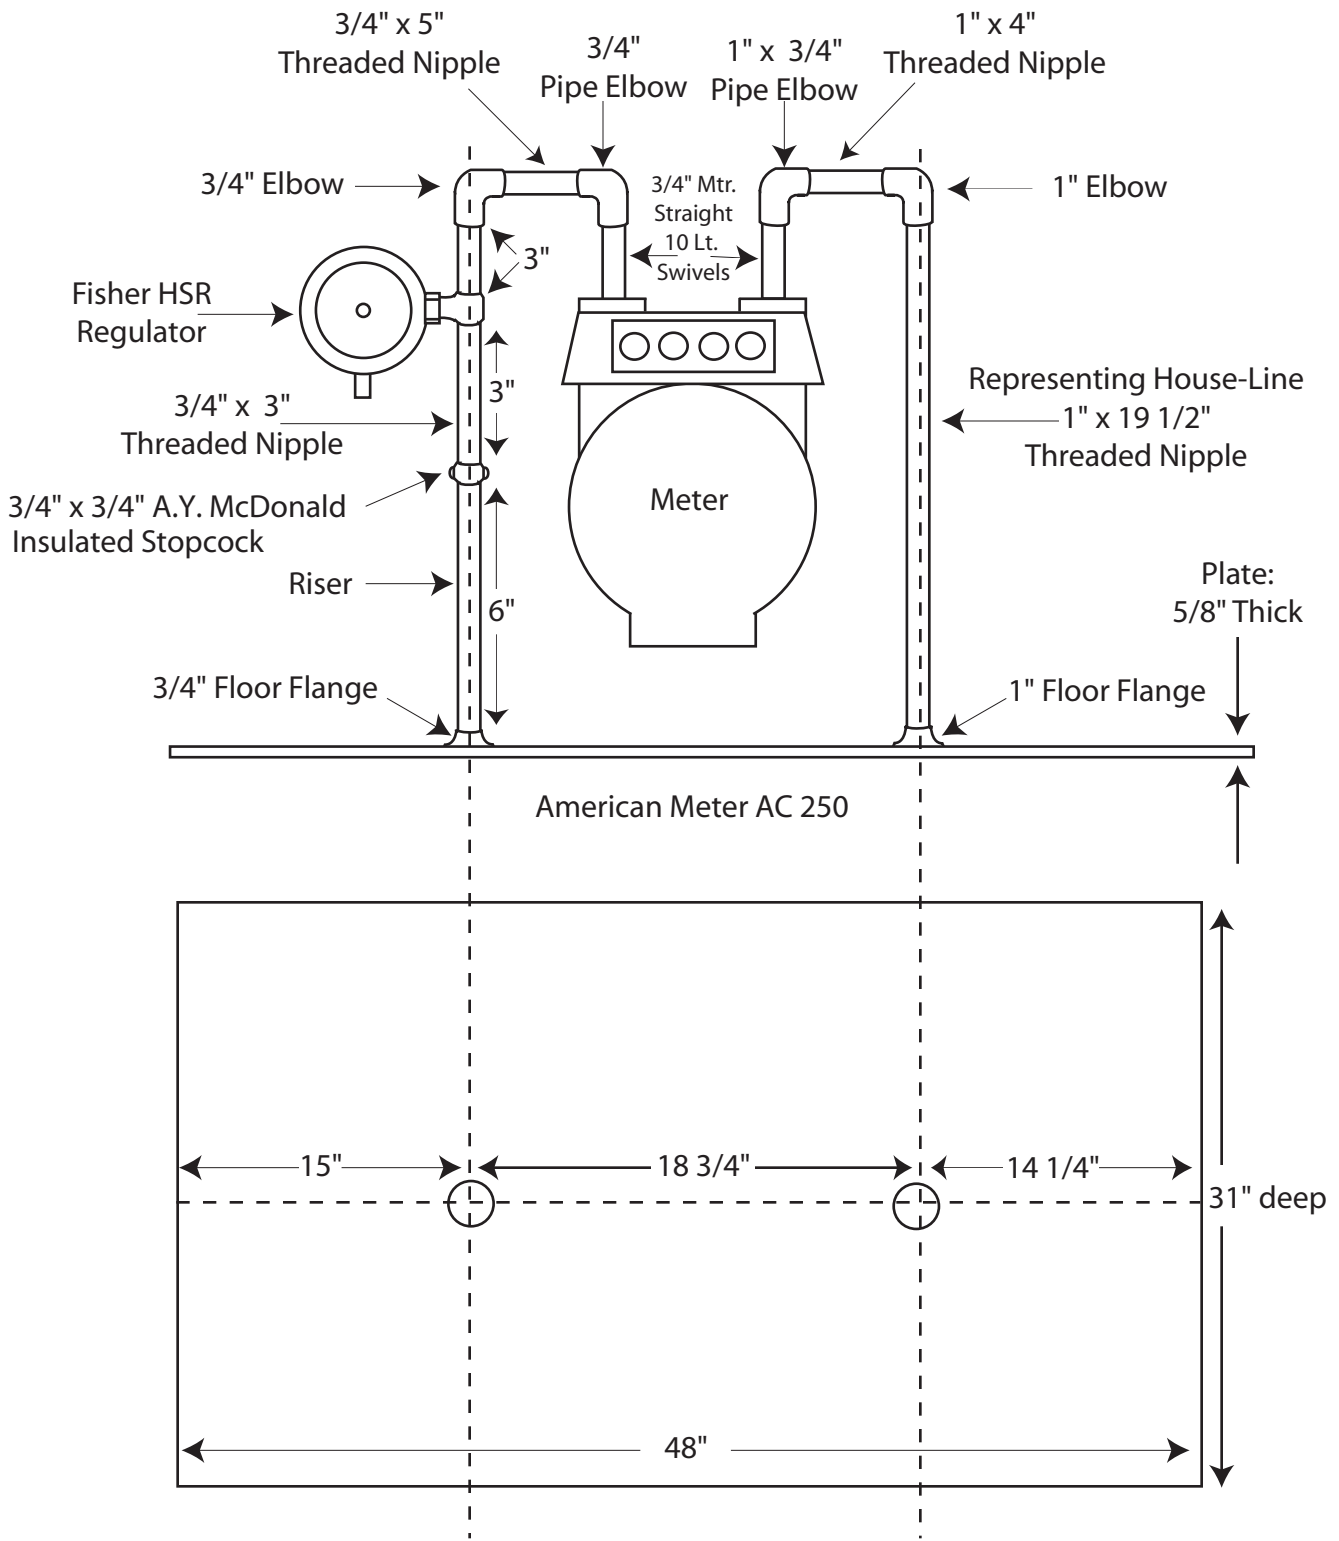

# METER SET

## National Gas Rodeo

\* All dimensions are approximate.  
 \*Graphic not to scale

## METER SET – Supplied parts and tools.

### Tools

- 1 - 10" pipe wench
- 1 - 12" pipe wench
- 1 crescent wrench