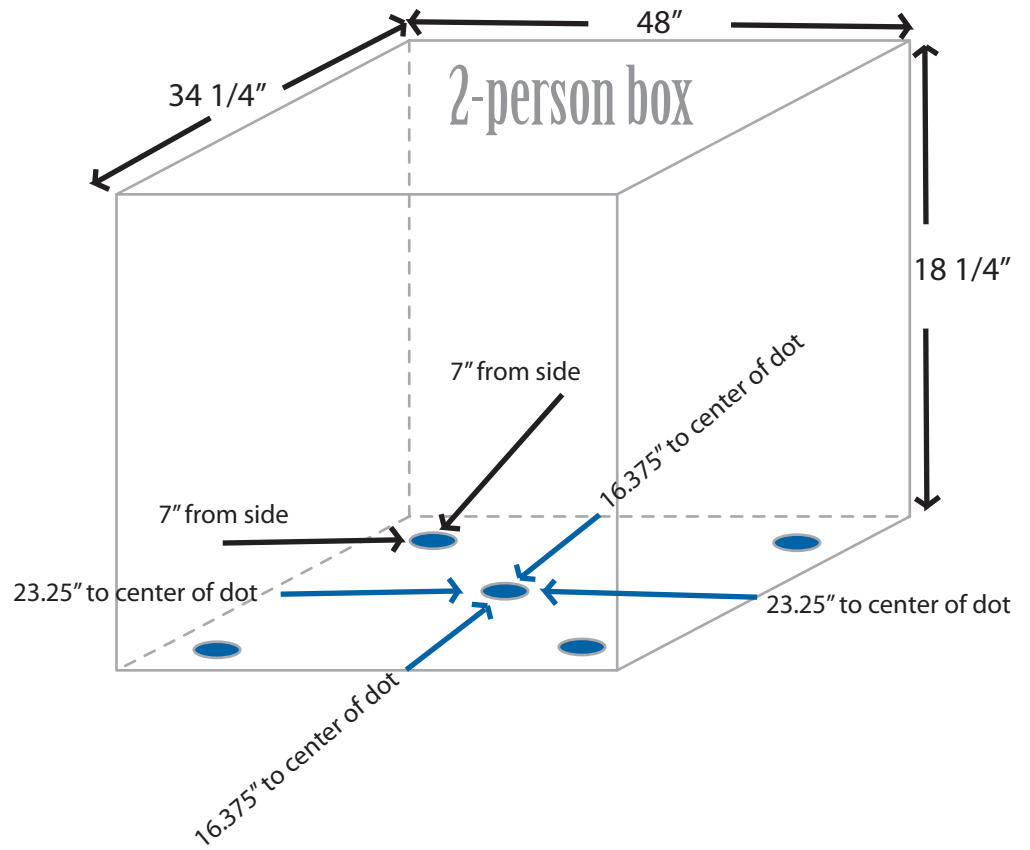

Hand Dig

Both Boxes

*All dimensions are approximate.

*Diagrams not to scale.

*All corner dots are 7" from the sides of the box.

*Each dot is 4" in diameter and all measurements are to the center.

*Box built with 3/4" MDO Plywood.