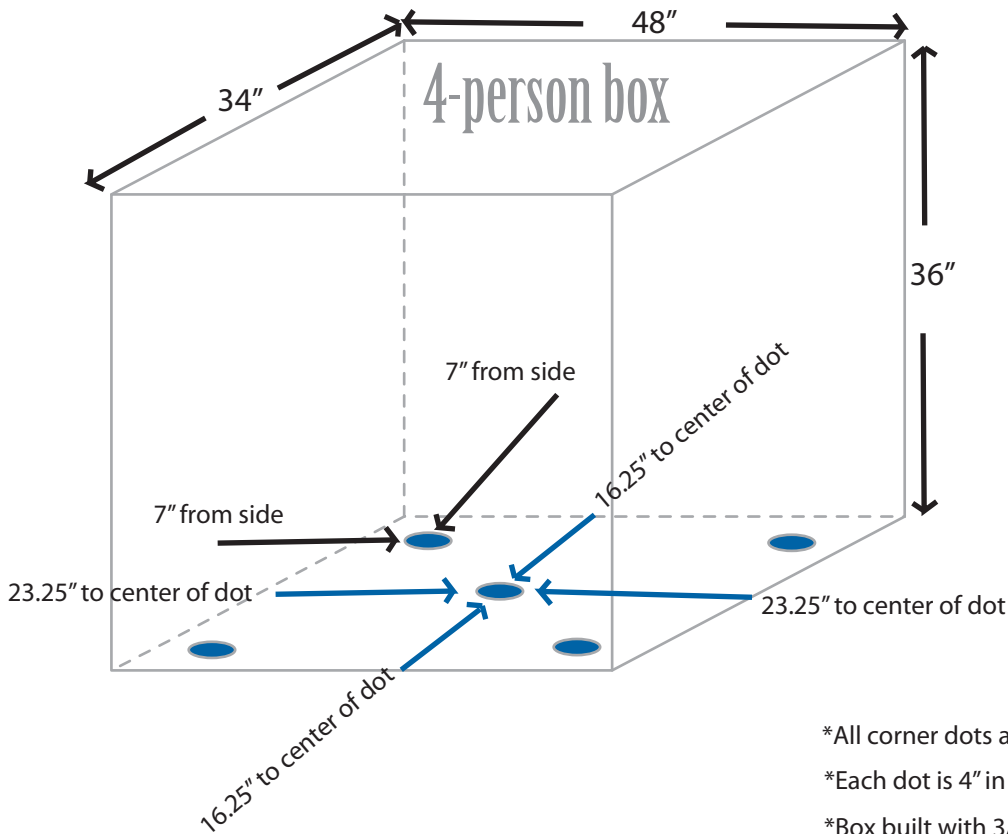

Hand Dig

Both Boxes

*All dimensions are approximate.

*Diagrams not to scale.

*All corner dots are 7" from the sides of the box.

*Each dot is 4" in diameter and all measurements are to the center.

*Box built with 3/4" MDO Plywood.